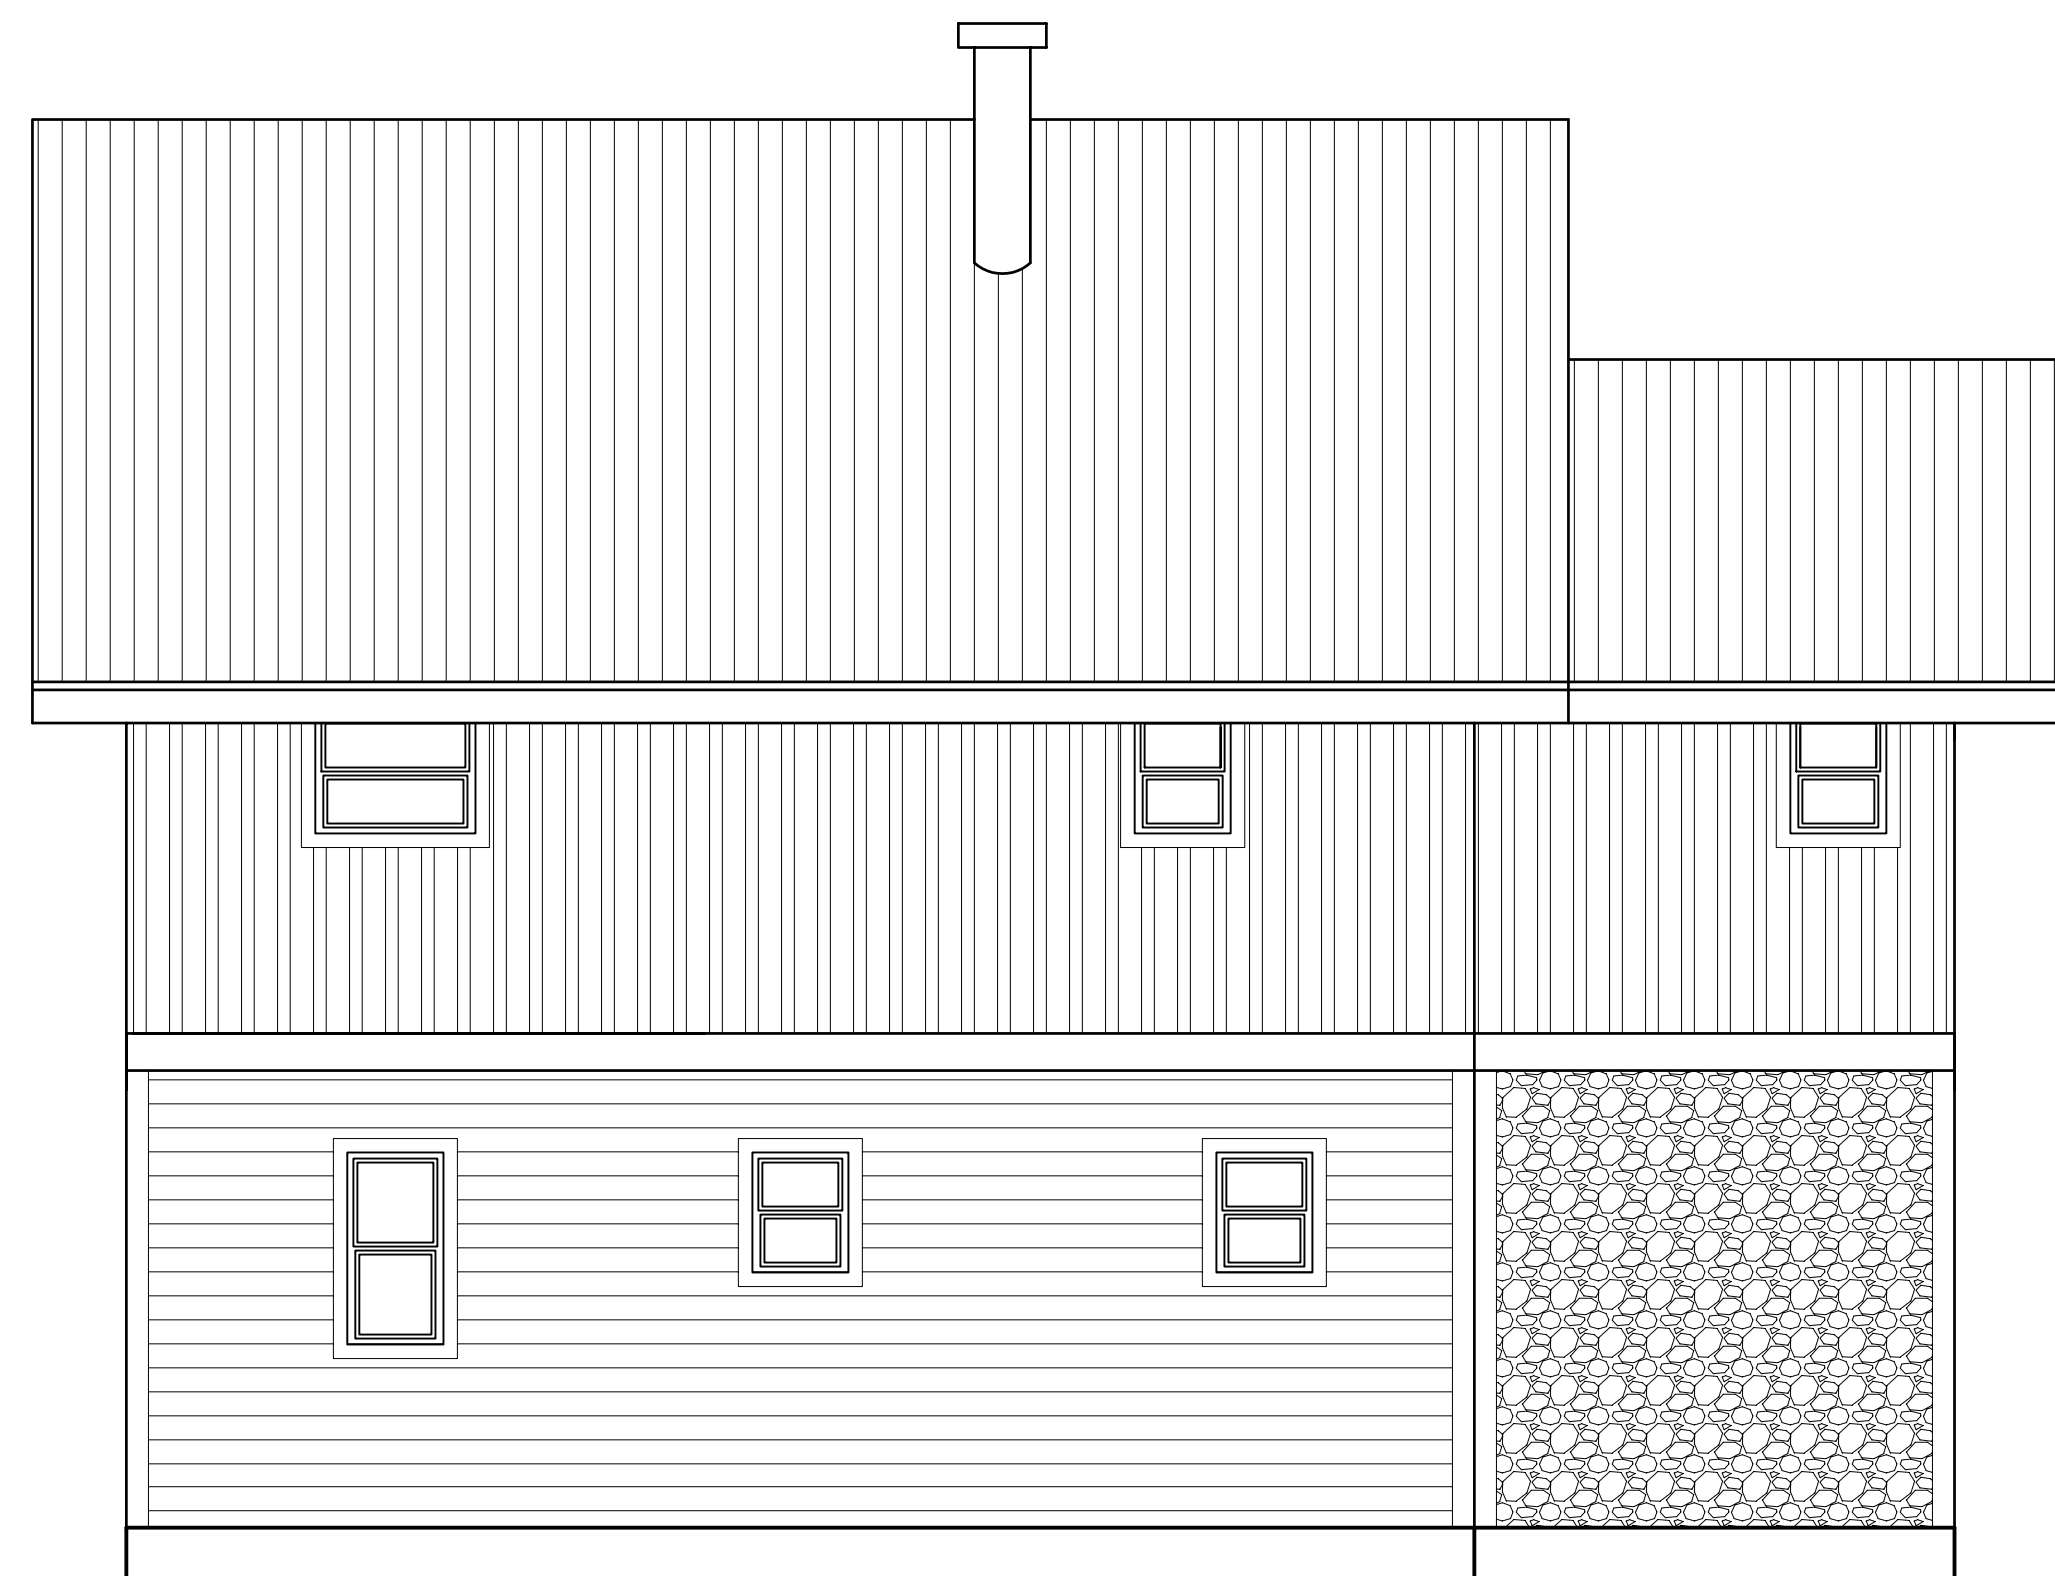

**STRUCTURAE**

9288 West 100th Circle  
Westminster, CO 80021  
303.359.1090  
303.465.2903 fax

STAMP

MONTEZUMA RESIDENCE  
MONTEZUMA, COLORADO

DESIGNED BY:  
B. JEFFREY, PE

DATE:  
7/11/04

REVISIONS:

SHEET TITLE:  
ELEVATIONS

SCALE 1/4" = 1' - 0"

SHEET NUMBER:

A1.2

**NORTH ELEVATION**

scale: 1/4" = 1'-0"

**SOUTH ELEVATION**

scale: 1/4" = 1'-0"